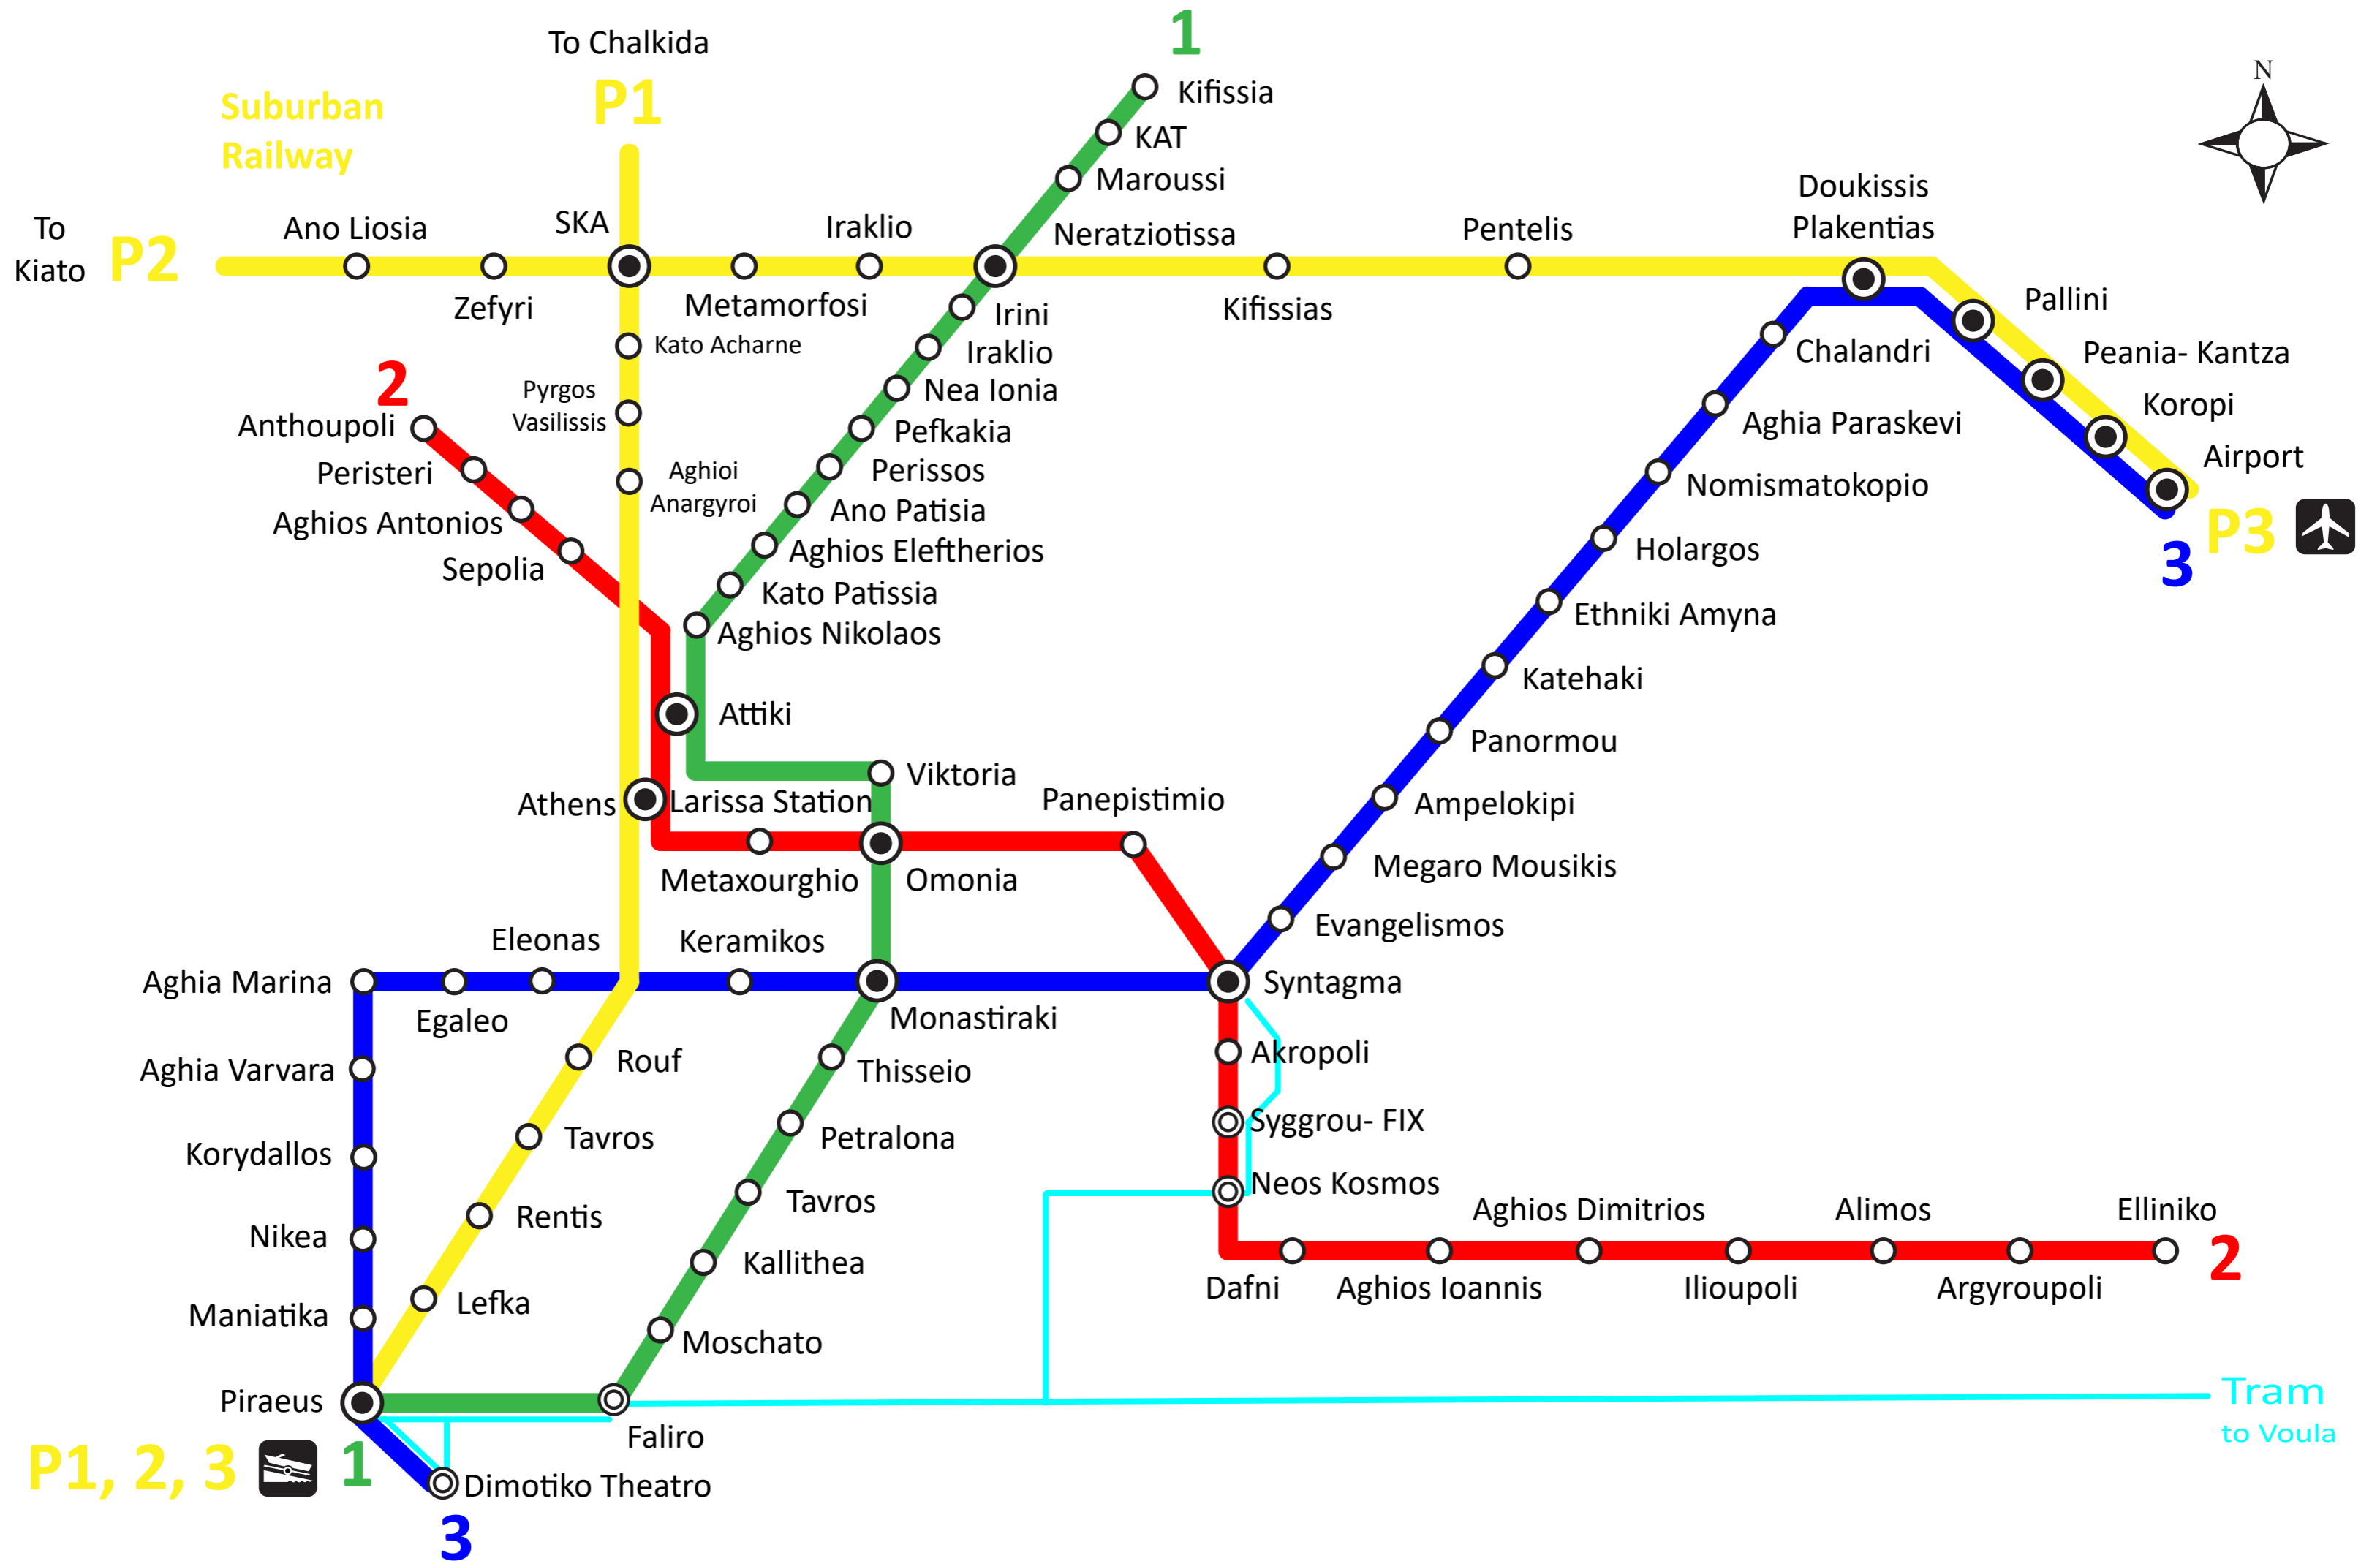

ATHENS METRO MAP

THESSALONIKI METRO MAP

BASIC BUS LINES

- X2 NEA ELVETIA- AIRPORT
- 01 T.S. EFKARPIA- SKLAVENITIS- PAPAGEORGIU HOS.- KTEL MAKEDONIA
- 02 A.S. IKEA- KTEL MAKEDONIA
- 05 NEA KRINI- VENIZELOU
- 11 PYLEA- UNIVERSITY
- 12 KTEL MAKEDONIA- KATO TOUMBA
- 14 ANO TOUMBA- NEW RAILWAY STATION
- 19 KORDELIO- NEW RAILWAY STATION
- 21 EVOSMOS- ERMOU
- 22 ANO POLI
- 25 NEAPOLI- VENIZELOU
- 30 TRIANDRIA- KALAMARIA
- 45 KTEL MAKEDONIA- KTEL HALKIDIKI- COSMOS
- 56 NEW RAILWAY STATION- OREOKASTRO

USEFUL PHONES AND LINKS

National Centre for Emergency Care (EKAB): 166

Poisoning Centre: (+30) 210 7793777

Emergency hospitals, Pharmacies, Physicians: 14944

Police: 100

European emergency number: 112

Fire brigade: 199